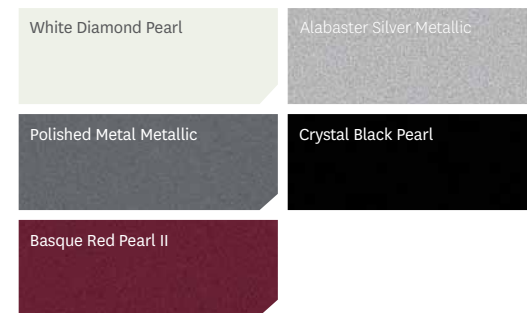

EXTERIOR / INTERIOR COLOURS

	EX-L
White Diamond Pearl	Black Leather/Ivory Leather*
Alabaster Silver Metallic	Black Leather
Polished Metal Metallic	Black Leather
Crystal Black Pearl	Black Leather/Ivory Leather*
Basque Red Pearl II*	Black Leather*

*4WD model only.

CROSSTOUR - EXTERIOR COLOURS

CROSSTOUR - INTERIOR COLOURS