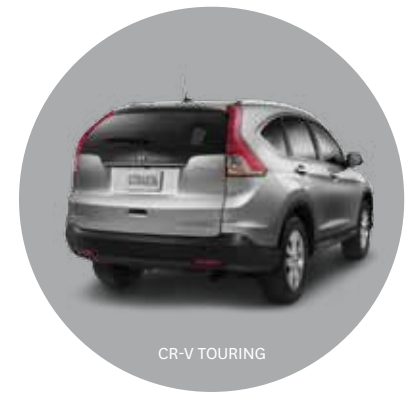

CR-V TOURING

COMFORT & CONVENIENCE	LX	EX	EX-L	TOURING
12-volt power outlets – Front/centre console	•	•	•	•
Air conditioning with air-filtration system	•			
Dual-zone automatic climate control with air-filtration system		•	•	•
Auto-dimming rearview mirror				•
Auto-off headlights	•			
Auto on-off headlights		•	•	•
Average fuel consumption indicator	•	•	•	•
Beverage holders, front and rear (8)	•	•	•	•
Cargo area tie-down anchors (4)	•	•	•	•
Centre console	•	•	•	•
Compass	•	•	•	•
Conversation mirror with sunglasses holder	•	•	•	•
Digital trip meter	•	•	•	•
Door-pocket storage bins	•	•	•	•
Driver's and front passenger's seatback pockets		•	•	•
Driver's and front passenger's vanity mirrors	•	Illuminated	Illuminated	Illuminated
Exterior temperature indicator	•	•	•	•
Fold-down rear-seat centre armrest with integrated beverage holders	•	•	•	•
Foot-operated parking brake	•	•	•	•
HandsFreeLink™-bilingual Bluetooth® wireless mobile phone interface	•	•	•	•
Honda Satellite-Linked Navigation System™ with bilingual Voice Recognition				•
Illuminated cargo compartment	•	•	•	•
intelligent Multi-Information Display (i-MID)	•	•	•	•
Intermittent rear window wiper/washer		•	•	•
Intermittent windshield wipers	•			
Variable intermittent windshield wipers		•	•	•
Maintenance Minder system	•	•	•	•
Map lights	•	•	•	•
Multi-view rear camera[‡] with onscreen display guidelines	•	•	•	•
Power door locks	•	•	•	•
Power windows with auto-up/down driver's window	•	•	•	•
Rear-seat heater ducts	•	•	•	•
Remote entry system	•	•	•	•
Remote fuel filler door release	•	•	•	•
Retractable cargo area cover		•	•	•
SMS text messaging	•	•	•	•
Steering wheel-mounted cruise control	•	•	•	•
Tilt and telescoping steering column	•	•	•	•
‡Does not replace the driver's responsibility to exercise due care while reversing.				
SEATING & TRIM	LX	EX	EX-L	TOURING
Easy fold-down 60/40 split rear seatback	•	•	•	•
Driver's seat with manual height adjustment	•	•		
Driver's seat with 10-way power adjustment and power lumbar support			•	•
Heated front seats	•	•	•	•
Leather-trimmed seating surfaces			•	•
Leather-wrapped steering wheel			•	•
Seating capacity	5	5	5	5