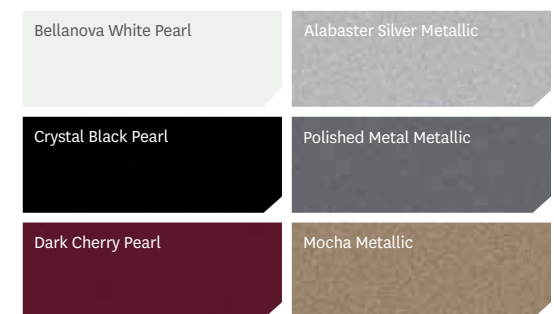

*Does not replace the driver's responsibility to exercise due care while reversing.

EXTERIOR / INTERIOR COLOURS	LX	EX	EX-L RES	TOURING
Bellanova White Pearl	TF	TF	TL	TL
Alabaster Silver Metallic	GF	GF	GL	GL
Crystal Black Pearl	TF	TF	TL	TL
Polished Metal Metallic	GF	GF	GL	GL
Dark Cherry Pearl			GL	GL
Mocha Metallic	IF	IF	IL	IL

Odyssey – EXTERIOR COLOURS